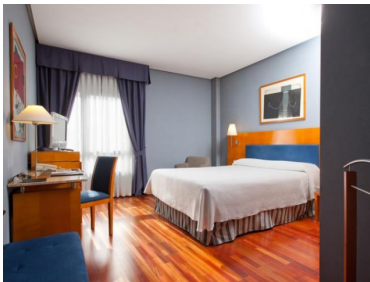

Characteristics

Number of adapted rooms: 1

Number / name of the room: 313

Comfortable circulation to the room: Yes

Door width : Greater than or equal to 78 cm