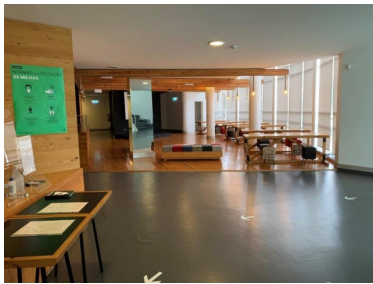

Customer Service Area

✓ Customer service desk

Characteristics

✓ Near the entrance

✓ Height suitably adapted for wheelchair users

Inside circulation

Wheelchair circulation: Partial

Adequate lighting: No