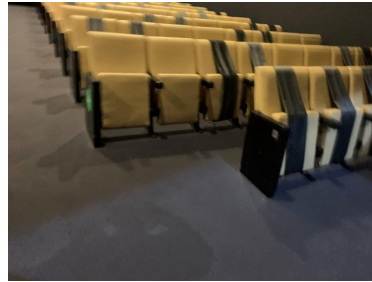

Services and amenities

- ✓ Plan of the tourist resource next to the entrance

Characteristics

Accessibility of the plan: With contrasting colours

Sufficient information provided about accessibility to the tourist resource : No

The furnishings facilitate the approach of wheelchair users: Yes

Magnetic induction loop: No

- ✓ Customer service staff

Staff training

Personal trained in attention to people with disabilities : No

Personal available to support people with specific needs: Yes

Personal with knowledge of Sign Language: No

- ✓ Reserved spaces / seats

Seats / Reserved Seats

- ✓ Seats for wheelchair users

- ✓ Seats PRM

Outside areas

Sidewalks: Paving stones, without obstacles

Uniform and anti-slip pavement: Yes