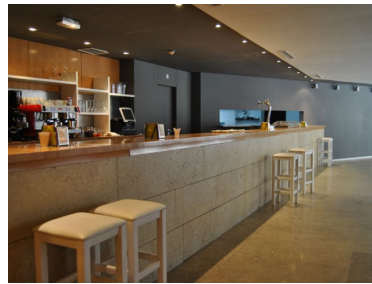

Width of the entrance door: Greater than or equal to 78 cm

Customer Service Area

- ✓ Customer service desk

Characteristics

- ✓ Near the entrance

Inside circulation

Wheelchair circulation: Partial

Adequate lighting: Yes