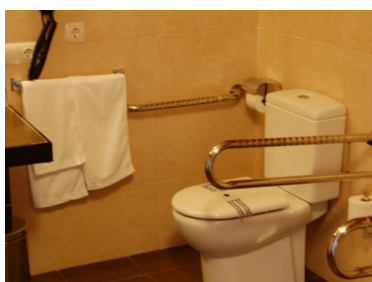

Bathroom

Access without differences in height: Yes

Door width: Less than 78 cm

Door opening: Sliding

Free turning space ? 150 cm of diameter: Yes

Clear space to transfer to the toilet: Yes

Characteristics

The space is at least 80 cm or greater: Left-hand side

Height of the toilet seat: Standard (between 40 and 45 cm)

Toilet next to the shower: Yes

There are grab bar(s): Yes

Information

Toilet grab bars: Left-hand side, right-hand side

The bars on the left-hand side are: Folding